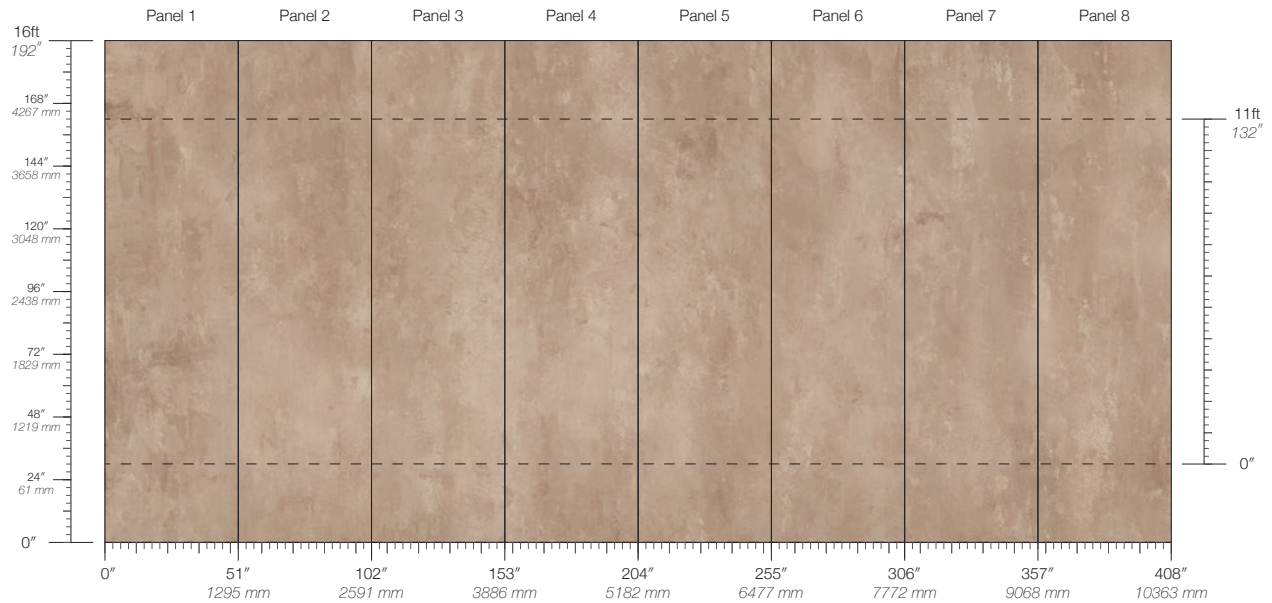

Perception Intrinsic

Suitable for residential and commercial projects

COLOR

Intrinsic

ITEM

6543

CONTENT

Type II PVC-Free

PANEL WIDTH

51" / 1295 mm trimmed

PANEL HEIGHT

132" / 3353 mm standard
192" / 4877 mm extended

REPEAT

Non-repeating

STOCK

Made to order

LEAD TIME

4 weeks to print

MINIMUM

1 panel

PRICE

Available upon request

ORIGIN

USA

DETAILS

Custom options available

MAINTENANCE

Water-based cleanser

ENVIRONMENTAL

FSC Certified Content
Low VOC

SPECS

Polyester & Paper Composite face
Fabric backing
13 oz per linear yard
200 g per linear meter
Smooth surface texture

TESTING

(US) ASTM E84 Adhered Class A
ASTM F793 Type II Characteristics

CONTACT

sales@calicowallpaper.com
+1 718 243 1705
57 Lispenard Street
New York, NY 10013 USA

DISCLAIMER

Refer to our website to see the full mural artwork. Reference the physical sample for color and texture. Panel maps represent mural artwork only.